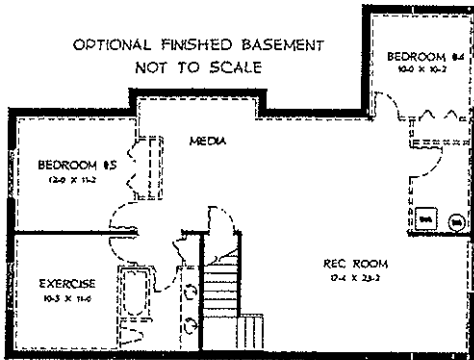

# The Whitfield

One Story  
 3 Bedrooms  
 2 Baths  
 2 Car Garage

1422 sq.ft. Main  
 1422 sq.ft. Finished  
 1357 sq.ft. Unfinished Bsmt  
 2779 sq.ft. Total

PLAN VARIATIONS  
 • 3 Car Garage  
 • Finished Basement

Floor plan is for illustrative purposes only. Home components may vary.  
 Plan may be reversed or modified. Dimensions are approximate.  
 © Neighborhood Builders L.L.C.