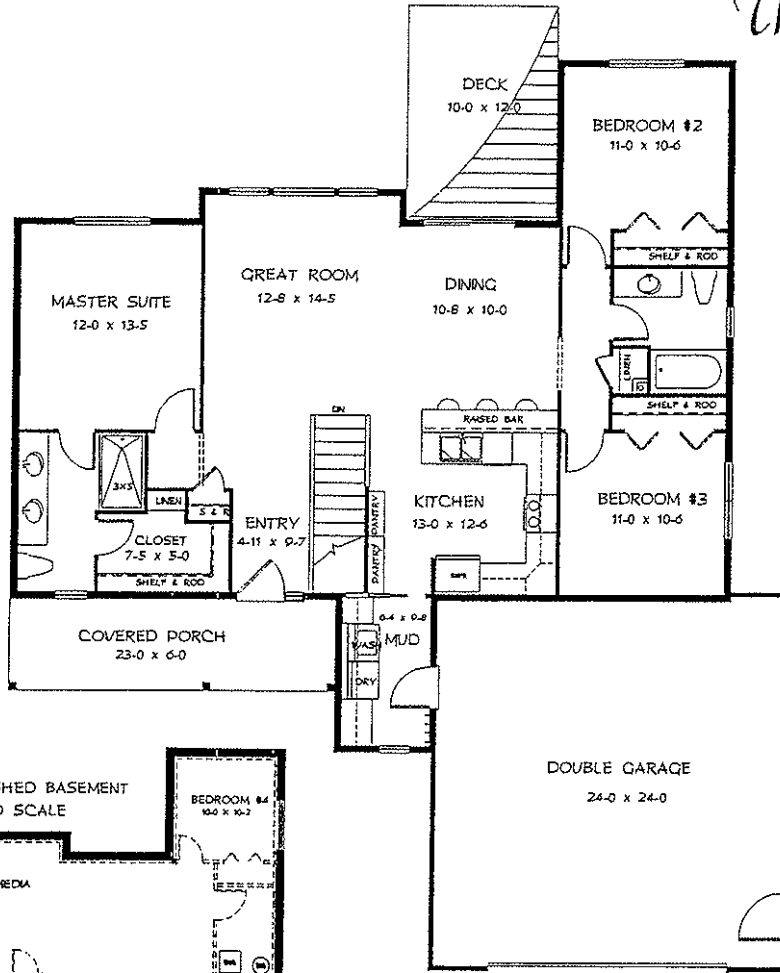

# The Whitfield

One Story  
 3 Bedrooms  
 2 Baths  
 2 Car Garage

1422 sq.ft. Main  
 1422 sq.ft. Finished  
 1357 sq.ft. Unfinished Bsmt  
 2779 sq.ft. Total

PLAN VARIATIONS  
 • 3 Car Garage  
 • Finished Basement

Floor plan is for illustrative purposes only. Home components may vary.  
 Plan may be reversed or modified. Dimensions are approximate.  
 © Neighborhood Builders L.L.C.